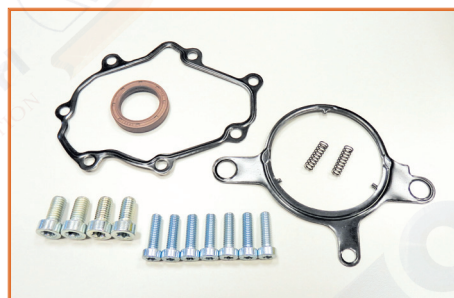

KIT POMPE TANDEM

KIT TANDEM PUMP

KIT: 11-23-505

07Z127025F=E